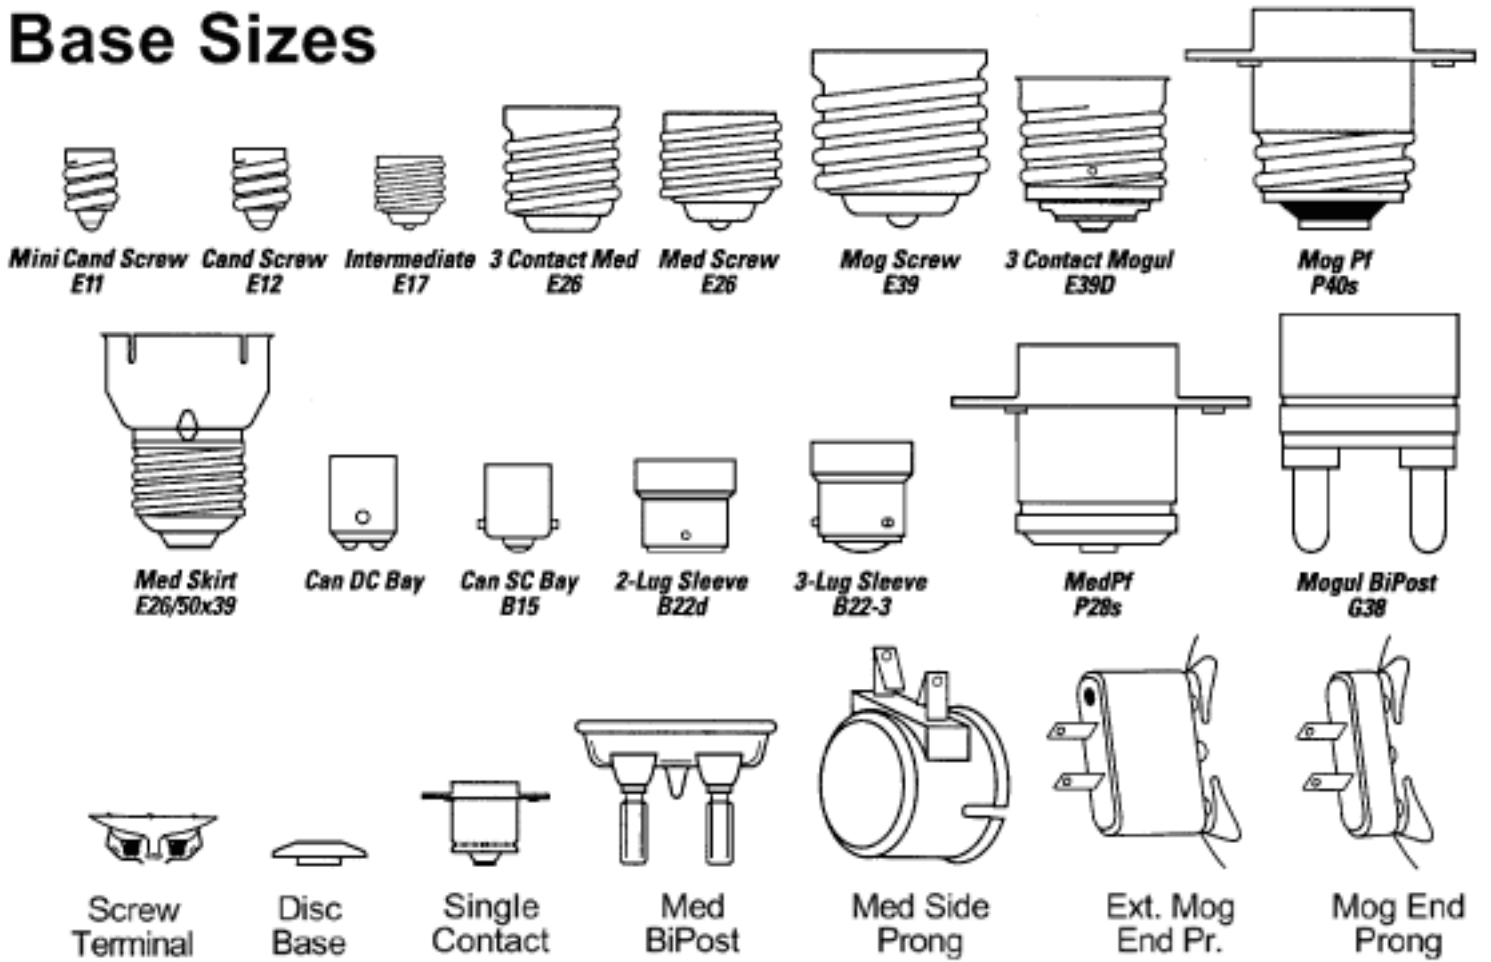

Base Sizes

Bulb Shapes

A SERIES

B SERIES

C-7/F SERIES

G SERIES

P-25/PS-35

BR SERIES

R SERIES

RP-11/S SERIES

PAR SERIES

T SERIES

Bulb Sizes